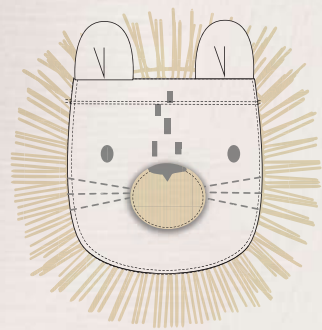

Model : AC25922

Product : 3 PCS TOWEL MUSLIN SET

Color : ECRU

Month : STD

Material : 100% COTTON

Code : 15

LITTLE KING

Model : AC25801